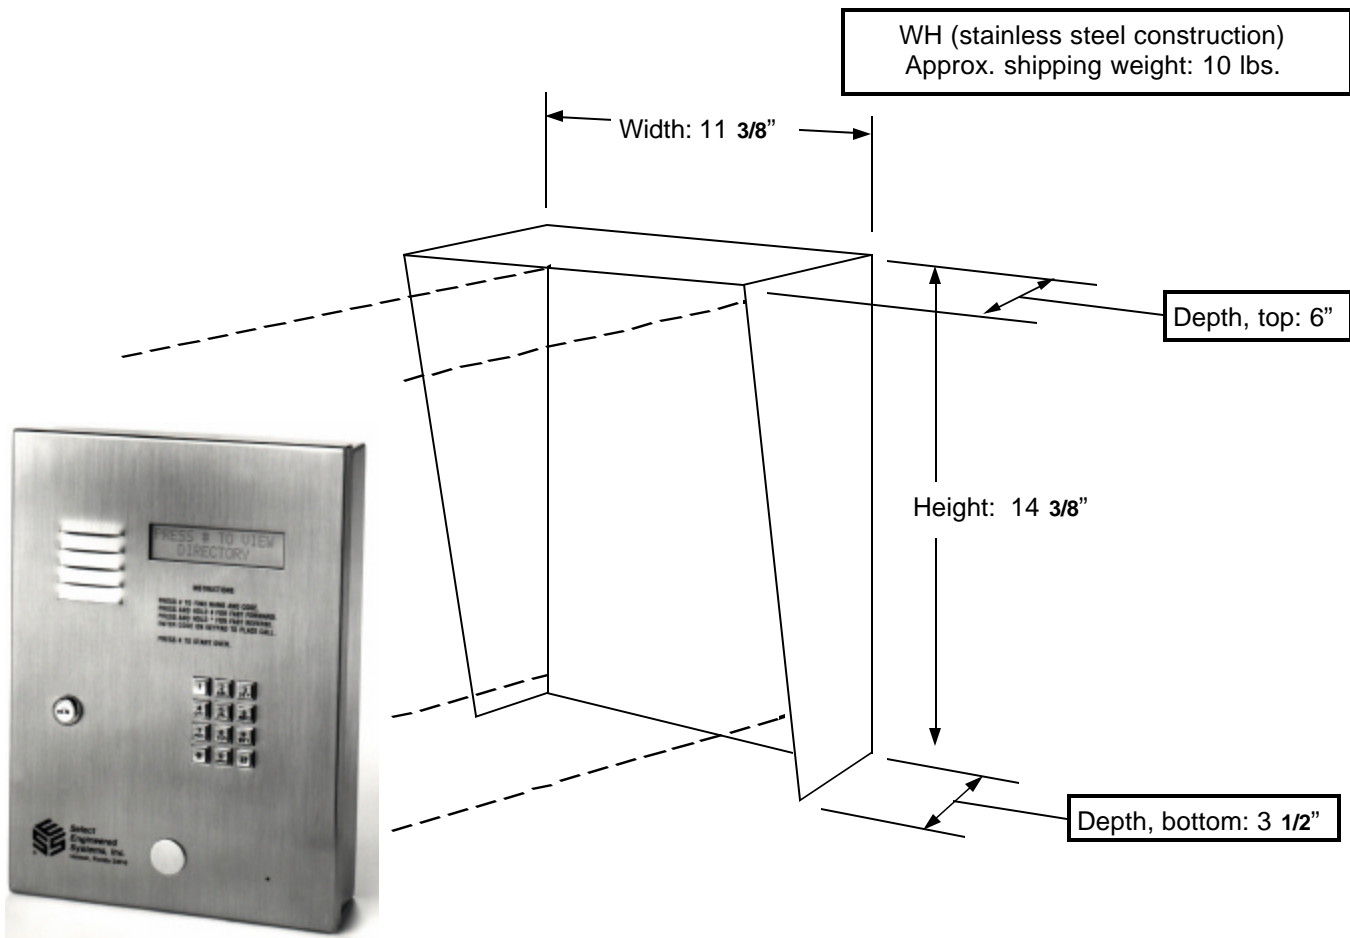

WH (Weather Hood, non-lighted) For: TEC2, TEC4, CAT2 and CAT4

TEC2 ATTACHMENT TO WH