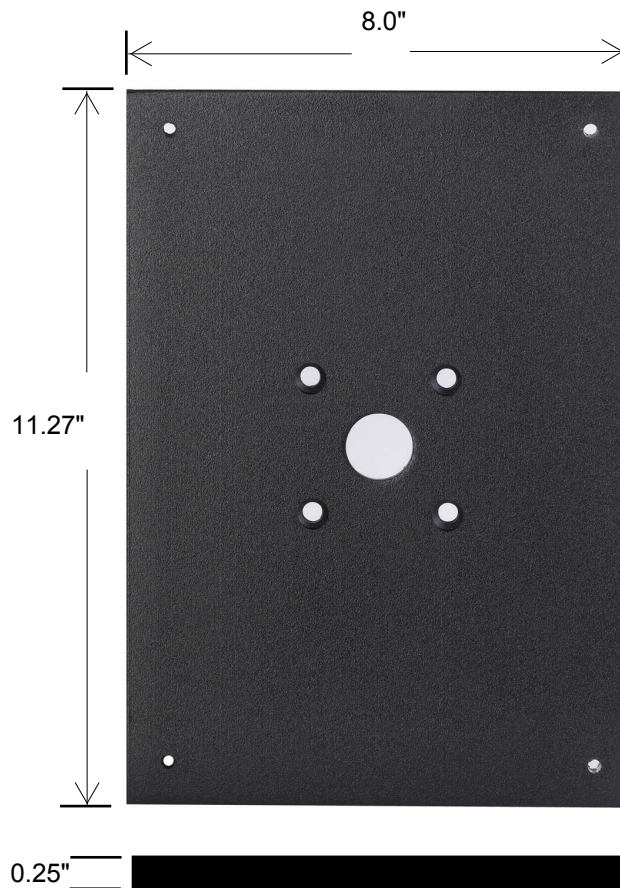

PSTAT101 PEDESTAL MOUNT ADAPTER

PSTAT101 COMPATIBILITY:
TEC1

PSTAT101 IS ALSO
COMPATIBLE WITH SES'S
PST236
PST242

APPROX. SHIPPING WEIGHT
FOR THE PATATAC IS:
6 LBS.

Select Entry Systems
A Division of Select Engineered Systems